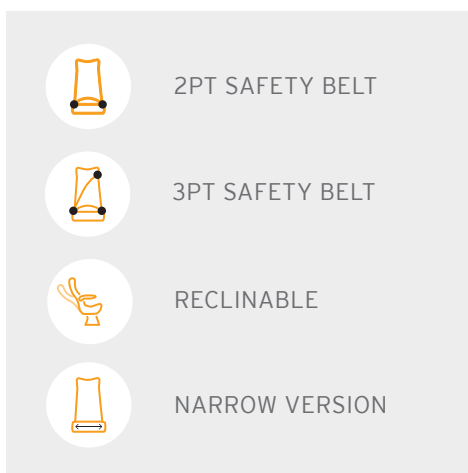

STANDARD EQUIPMENT

- Aisle lateral cover with folding armrest
- Vertical handgrip in grey
- Multipositional inclination gas spring

OPCIONAIS

- Versões de diferentes larguras de assento duplo
- Apoia-braços e/ou fixos, centrais e/ou painel
- Pré-instalação de áudio
- Cinto de segurança retráctil de 2 pontos e 3 pontos exterior
- Compacto T em cor preto
- Mesa
- Porta-revistas em rede
- Conector USB
- Apoio para pés 4 posições regulável
- Encosto menor espessura
- Fixação rápida cadeira-de-rodas

OPTIONS

- Double seats in different width
- Fixed or folding armrests, central or window side
- Audio installation
- Retractable safety belt, 2pt or 3 pt exterior
- Compact T handle in black color
- Small table
- Magazine net
- USB connector
- Adjustable footrest 4 positions
- Extra thin backrest
- Quick release fixing wheel-chairs

OPCIONAIS DE ESTOFOS

- Design personalizado por combinação de vários têxteis
- Costura dupla em contorno do forro no encosto e almofada nas estofagens em CONFORT em pele sintética
- Apoia-cabeça em pele sintética em estofagens standard

TRIMMING OPTIONALS

- Customized design by trimming combinations of textiles
- Twin stitching on surrounding backrest and seat cushion cover seams in vinyl in CONFORT cover
- Headrest pad in vinyl in standard cover