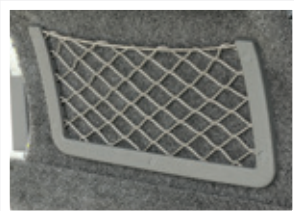

Revistero /
Magazine net