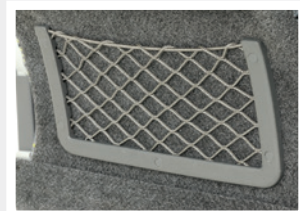

STANDARD

Avant
Front

Arrière
Back

2PT SAFETY
BELT

3PT SAFETY
BELT

RECLINABLE

NARROW
VERSION

- The ideal seat for multi transport service
- Excellent comfort and maximum safety
- Optimising the interior space
- Excellent support to back, arms and head
- It allows easy access and guarantees visibility
- Covers designed for demanding use

The IRATI TRIP stems from the IRATI CL family of seats and has the same intrinsic features. Extremely lightweight seat with ergonomic, reclining backrest. Integrated 2pt safety belt and external 3pt safety belt. The engulfing seamless design of the covers at the rear of the backrest ensures optimum performance against the most demanding usage. Comprehensive range of accessories to meet the service intended.

ACCESSOIRES / ACCESSORIES

Appui-tête rond /
Headrest pad

Accoudoir central/côté /
Armrest central - side

Poignée compact T /
T compact handle

Ceinture 2 points enroutable /
Retractable 2pt safety belt

Ceinture 3 points enroutable,
extérieure / Retractable
exterior 3pt safety belt

Tablette solidaire /
Small table

Connecteur USB (largeur 1015 mm) /
USB connector (width 1015 mm)

Porte-revues /
Magazine net

Repose-pieds 4 positions /
Footrest 4 positions

CONFORT

IRATI TRIP

Siège passager
Passenger seat